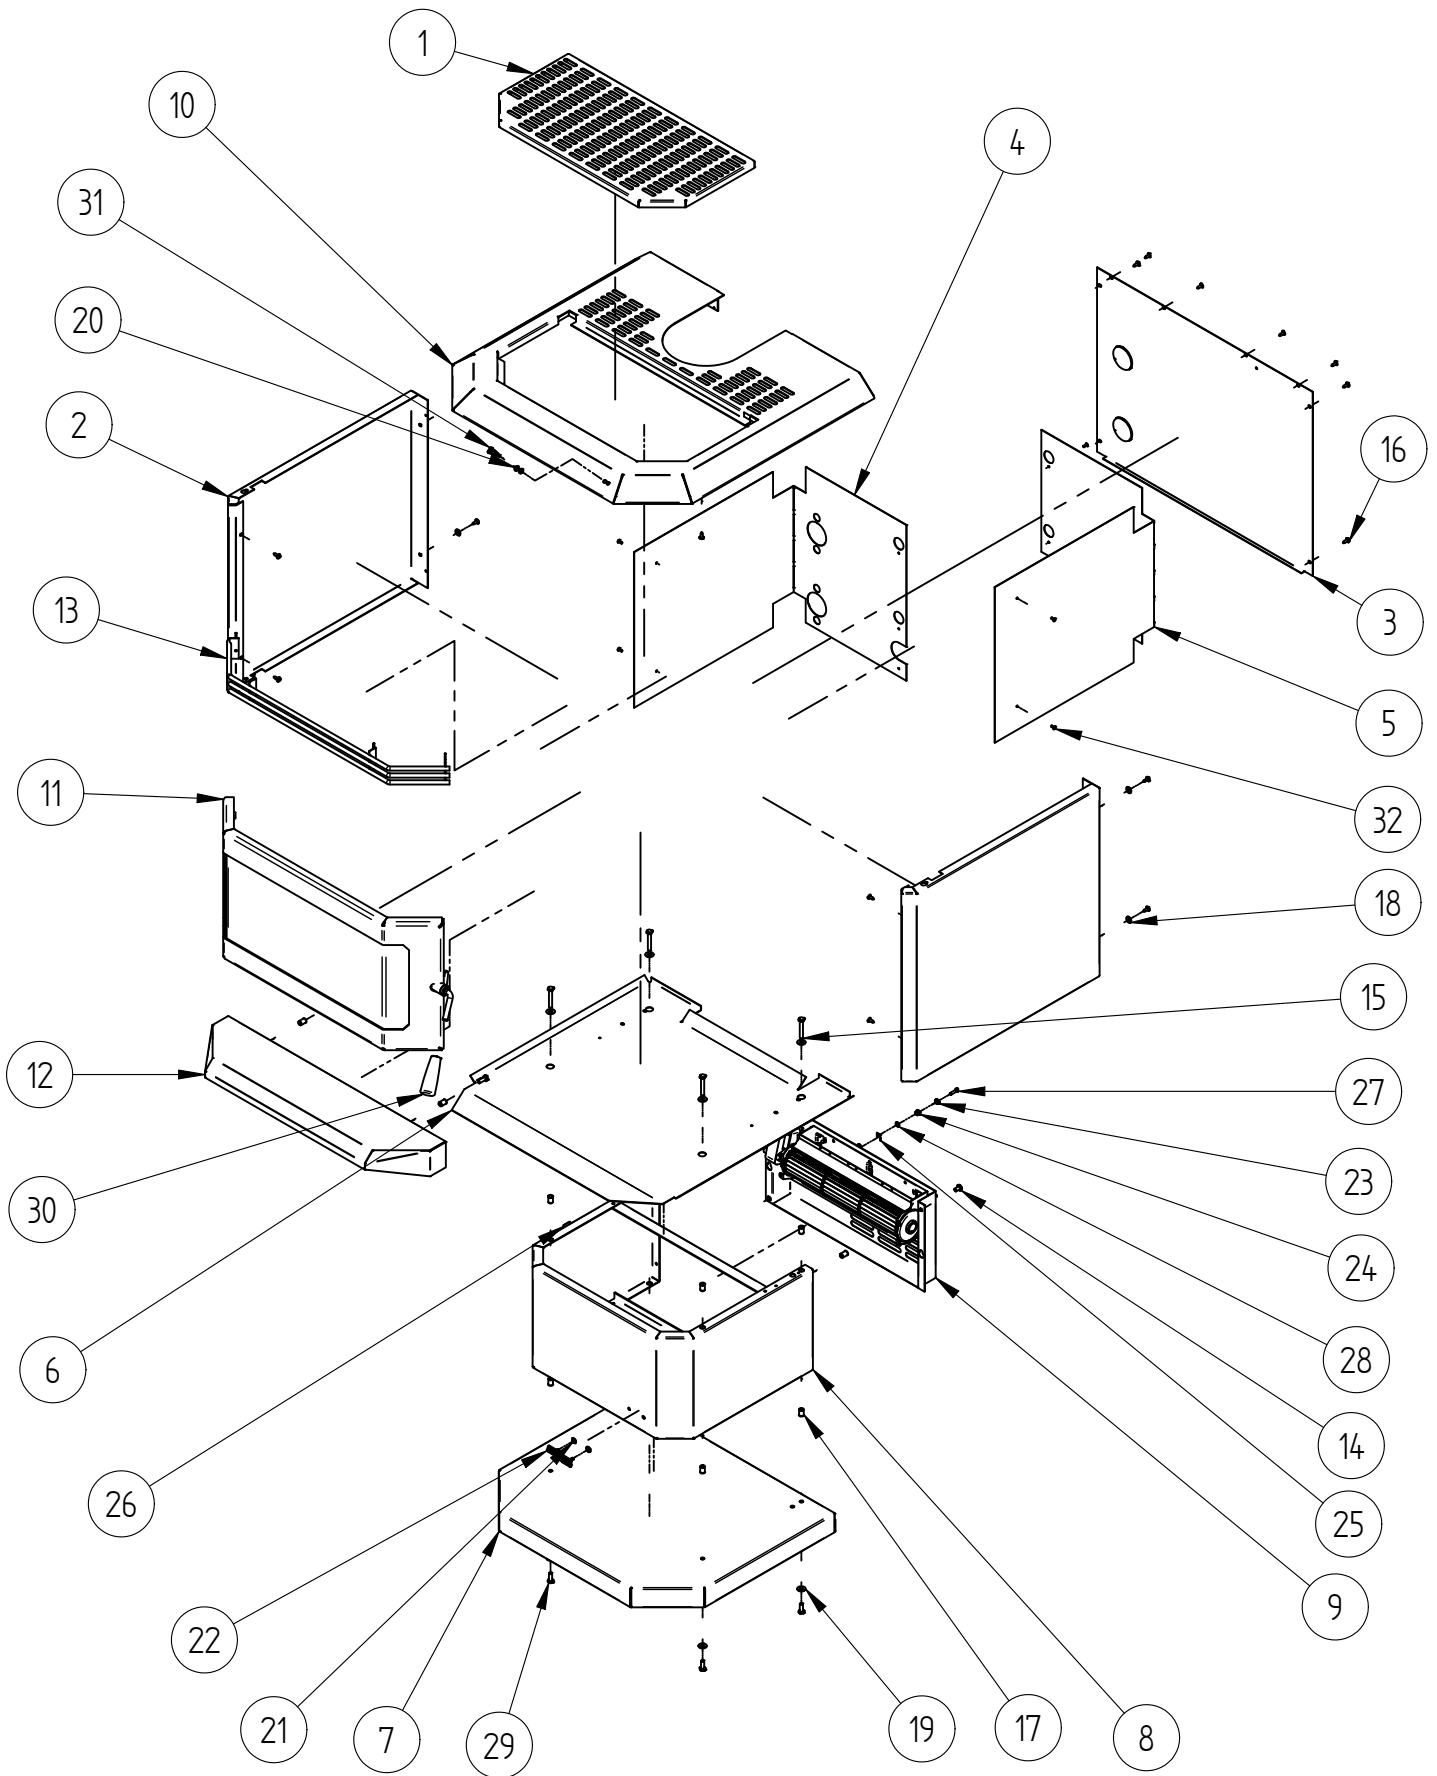

When ordering PLEASE QUOTE PART ID, MODEL Number & DESCRIPTIONS, NOT ITEM Number
determining left hand side from viewing position

PANELS, DOOR AND PEDESTAL				
Item	Part ID	Models	Descriptions	Qty
		992920		
1	ATN00003	E01	ATN GRILL PANEL	1
2	ATN00006	E01	ATN SIDE PANEL	2
3	ATN00012	-	ATN REAR HEAT SHIELD	1
4	ATN00039	-	ATN L/H INNER HEAT SHIELD	1
5	ATN00040	-	ATN R/H INNER HEAT SHIELD	1
6	ATN00176	-	ATN BASE HEAT SHIELD	1
7	ATN00174	P02	ATN PEDESTAL BASE	1
8	ATNAC175	P02	ATN PEDESTAL ASSEMBLY	1
9	ATN00181	P02	FAN ASSEMBLY COMP FERGAS ATLANTA	1
10	ATNAC001	E01	ATN TOP PANEL COMPLETE ASSEMBLY	1
11	ATNAC730	E01	SEE DOOR ASSEMBLY PAGE	1
12	HBAAC011	E01	HBA ASH SHELF ASSEMBLY	1
13	HBAAC017	-	HBA LOUVRE ASSEMBLY	1
14	521045	-	SCREW; M6X10 PAN POZI BLK	2
15	521077	-	SCREW; M6X40 HEX ZP	4
16	521645	-	SCREW; S/T 8GX1/2" MUSH FLANGE POZI BLK	18
17	522611	-	NUT; RIVNUT THN/SHT M6X13.5	12
18	523011	-	WASHER; FLAT 3/16"X1/2"X1/16" FIBRE	4
19	523036	-	WASHER; FLAT 1/4"X5/8" BLK	8
20	526008	-	CLIP; STARLOCK M3	2
21	526009	-	CLIP; STARLOCK M4	2
22	587835	-	BADGE MASPORT HEATING	1
23	523205	-	WASHER; STAR M4 EXT	1
24	522800	-	NUT; SERRATED FLANGE M4 ZP	2
25	596602	-	TAB 6.3mm X 45DEG -4.1mm	1
26	585631	-	DECAL EARTH	1
27	521015	-	SCREW; M4X16 PAN SLOT ZP	1
28	523028	-	WASHER; FLAT M5 BRS	2
29	521076	-	SCREW; M6X16 HEX ZP	6
30	MIC00376	-	MIC DOOR HANDLE	1
31	MIC00744	-	MIC HILO BADGE	1
32	524002	-	RIVET; 73 AS 4-3	7

When ordering PLEASE QUOTE PART ID, MODEL Number & DESCRIPTIONS, NOT ITEM Number
determining left hand side from viewing position