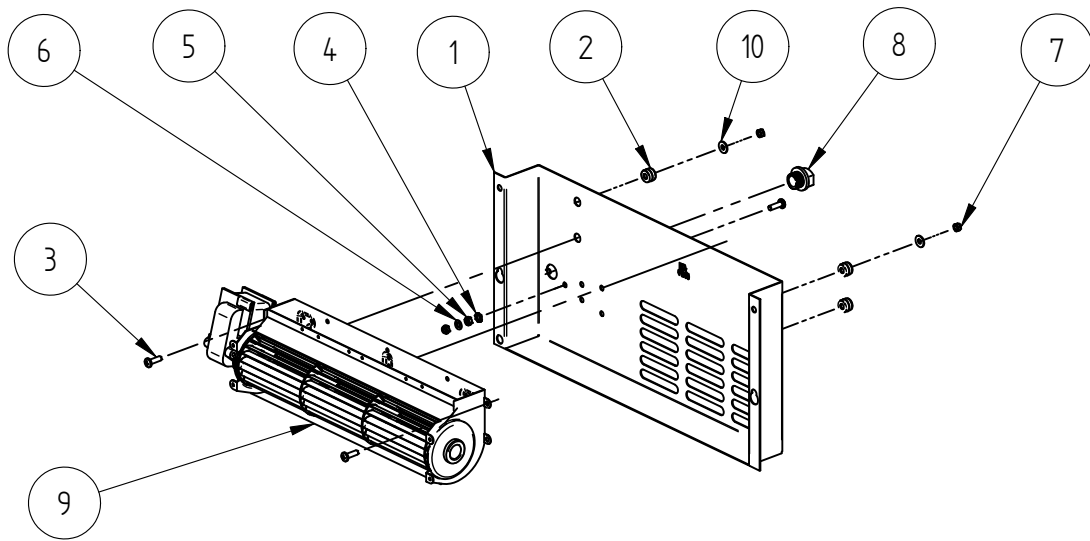

ATLANTA FAN BOX ASSEMBLY

Item	Part ID	Descriptions	Qty	Item	Part ID	Descriptions	Qty
1	ATN00179	PANEL FAN MOUNT ATLANTA	1	6	523028	WASHER; FLAT M5 BRS	1
2	529402	GROMMET; 14X6	4	7	522305	NUT; NYLOCK M5 ZP	3
3	521033	SCREW; M5X16 PAN POZI BLK	3	8	529201	CLAMP; CABLE 16 LITTLE GRIPPER	1
4	523204	WASHER; STAR M5 EXT	1	9	593293	FAN-2 SP TANG W/F INB FERGAS 76118	1
5	522106	NUT; HEX STD M5 ZP	2	10	523000	WASHER; FLAT 3/16"X1/2"X18G ZP	2

When ordering PLEASE QUOTE PART ID, MODEL Number & DESCRIPTIONS, NOT ITEM Number
determining left hand side from viewing position