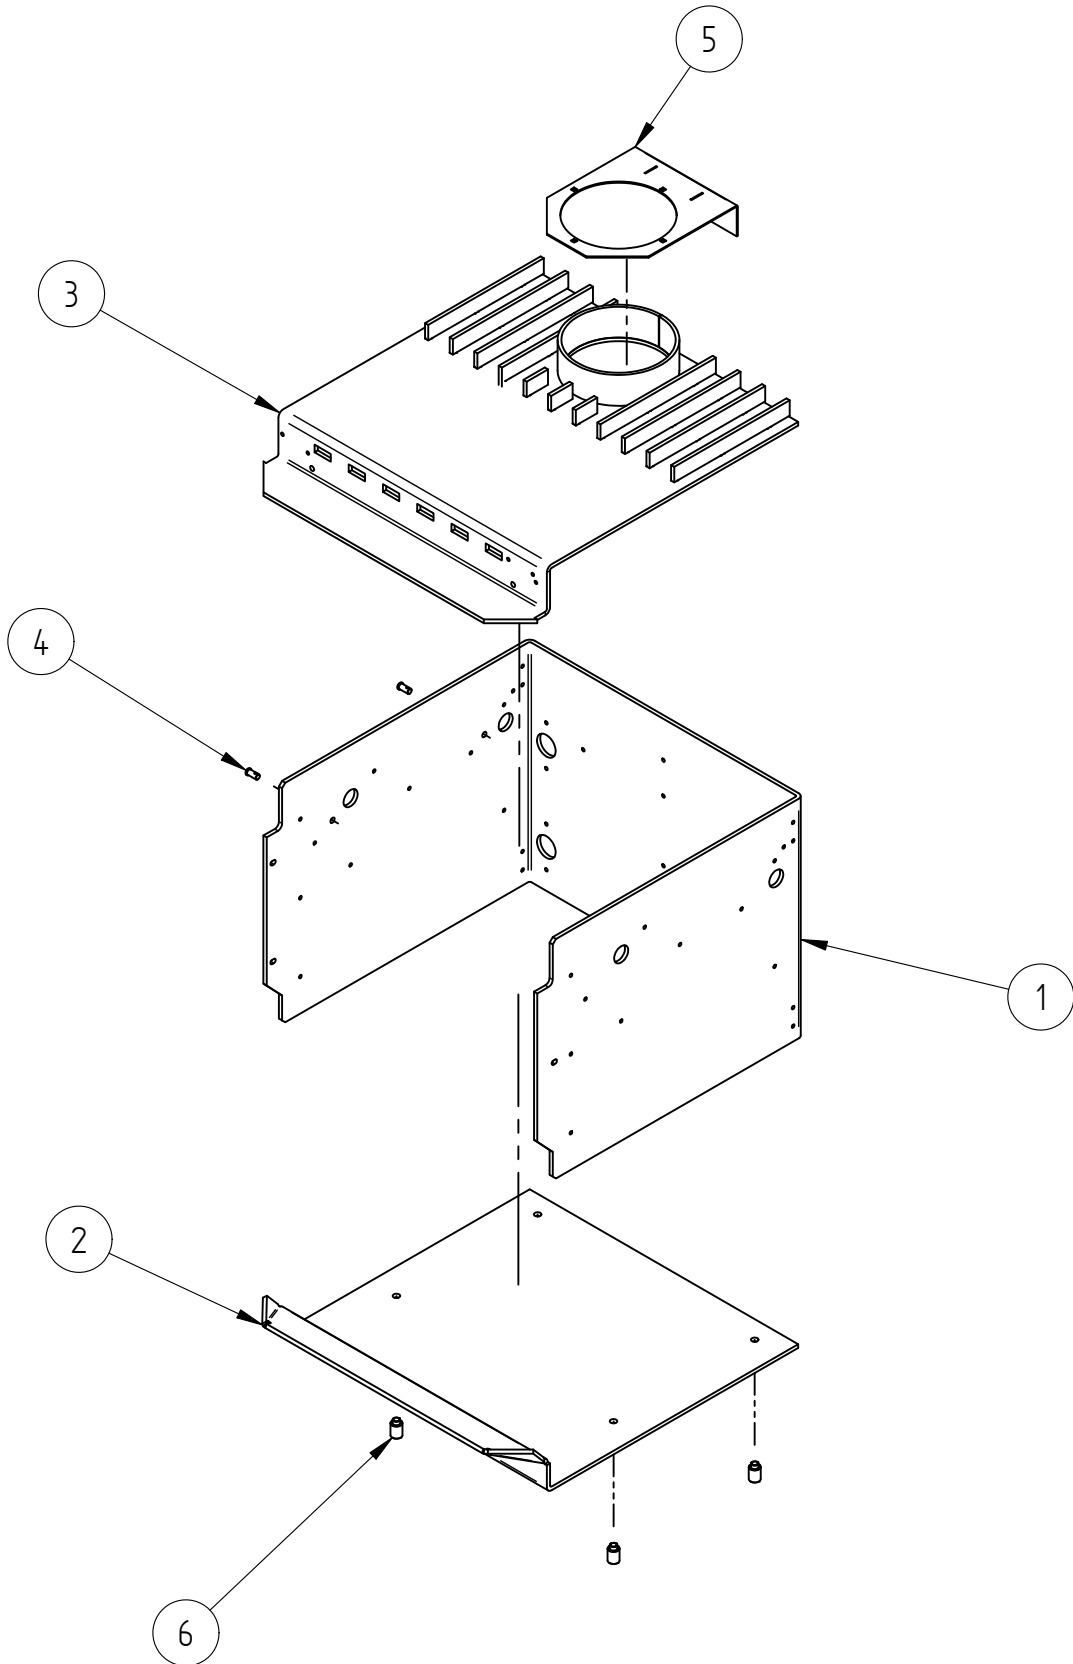

FIREBOX DETAILS

When ordering PLEASE QUOTE PART ID, MODEL Number & DESCRIPTIONS, NOT ITEM Number
determining left hand side from viewing position

FIREBOX DETAILS				
Item	Part ID	Models	Descriptions	Qty
		992920		
1	ATN00106	-	ATN FIREBOX WRAP	1
2	ATN00107	-	ATN FIREBOX BASE	1
3	ATNAC103	-	ATN FIRE BOX TOP COMPLETE	1
4	MIC00137	-	MIC AIRBAR PIN	2
5	ATN00121	-	ATN SPIGOTT PLATE	1
6	MET00429	-	FIREBOX BUSH - SPIGOTED	4

When ordering PLEASE QUOTE PART ID, MODEL Number & DESCRIPTIONS, NOT ITEM Number
determining left hand side from viewing position