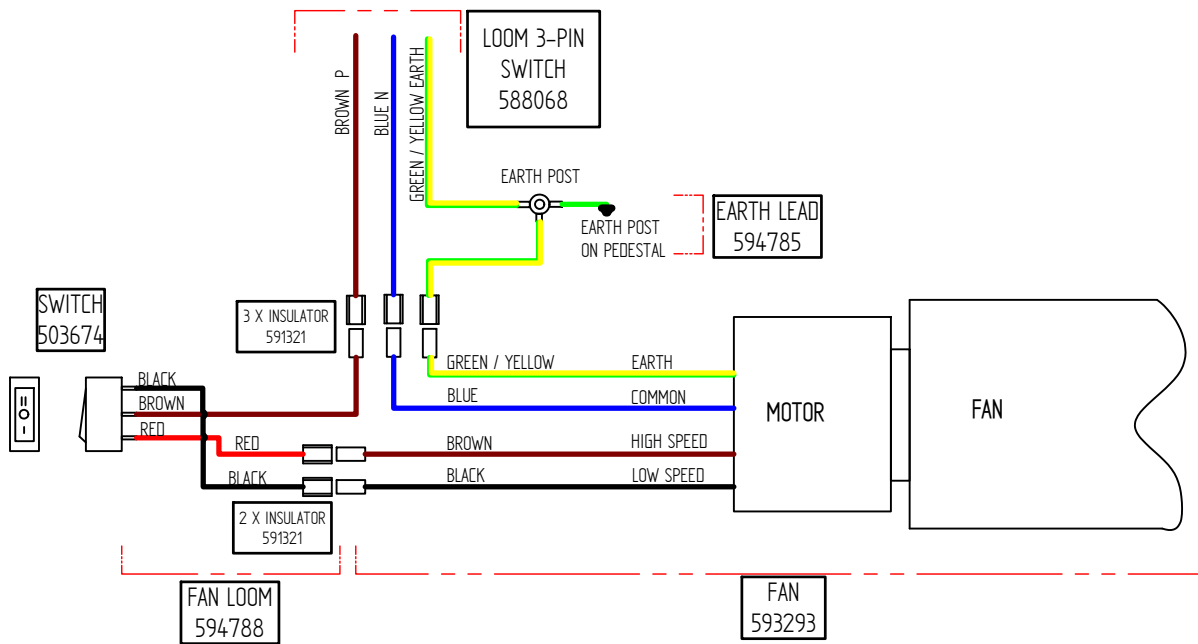

ATLANTA FAN BOX ASSEMBLY

Item	Part ID	Descriptions	Qty	Item	Part ID	Descriptions	Qty
1	ATN00179	PANEL FAN MOUNT ATLANTA	1	6	523028	WASHER; FLAT M5 BRS	1
2	529402	GROMMET; 14X6	4	7	522305	NUT; NYLOCK M5 ZP	3
3	521033	SCREW; M5X16 PAN POZI BLK	3	8	529201	CLAMP; CABLE 16 LITTLE GRIPPER	1
4	523204	WASHER; STAR M5 EXT	1	9	593293	FAN-2 SP TANG W/F INB FERGAS 76118	1
5	522106	NUT; HEX STD M5 ZP	2	10	523000	WASHER; FLAT 3/16"X1/2"X18G ZP	2

When ordering PLEASE QUOTE PART ID, MODEL Number & DESCRIPTIONS, NOT ITEM Number
determining left hand side from viewing position