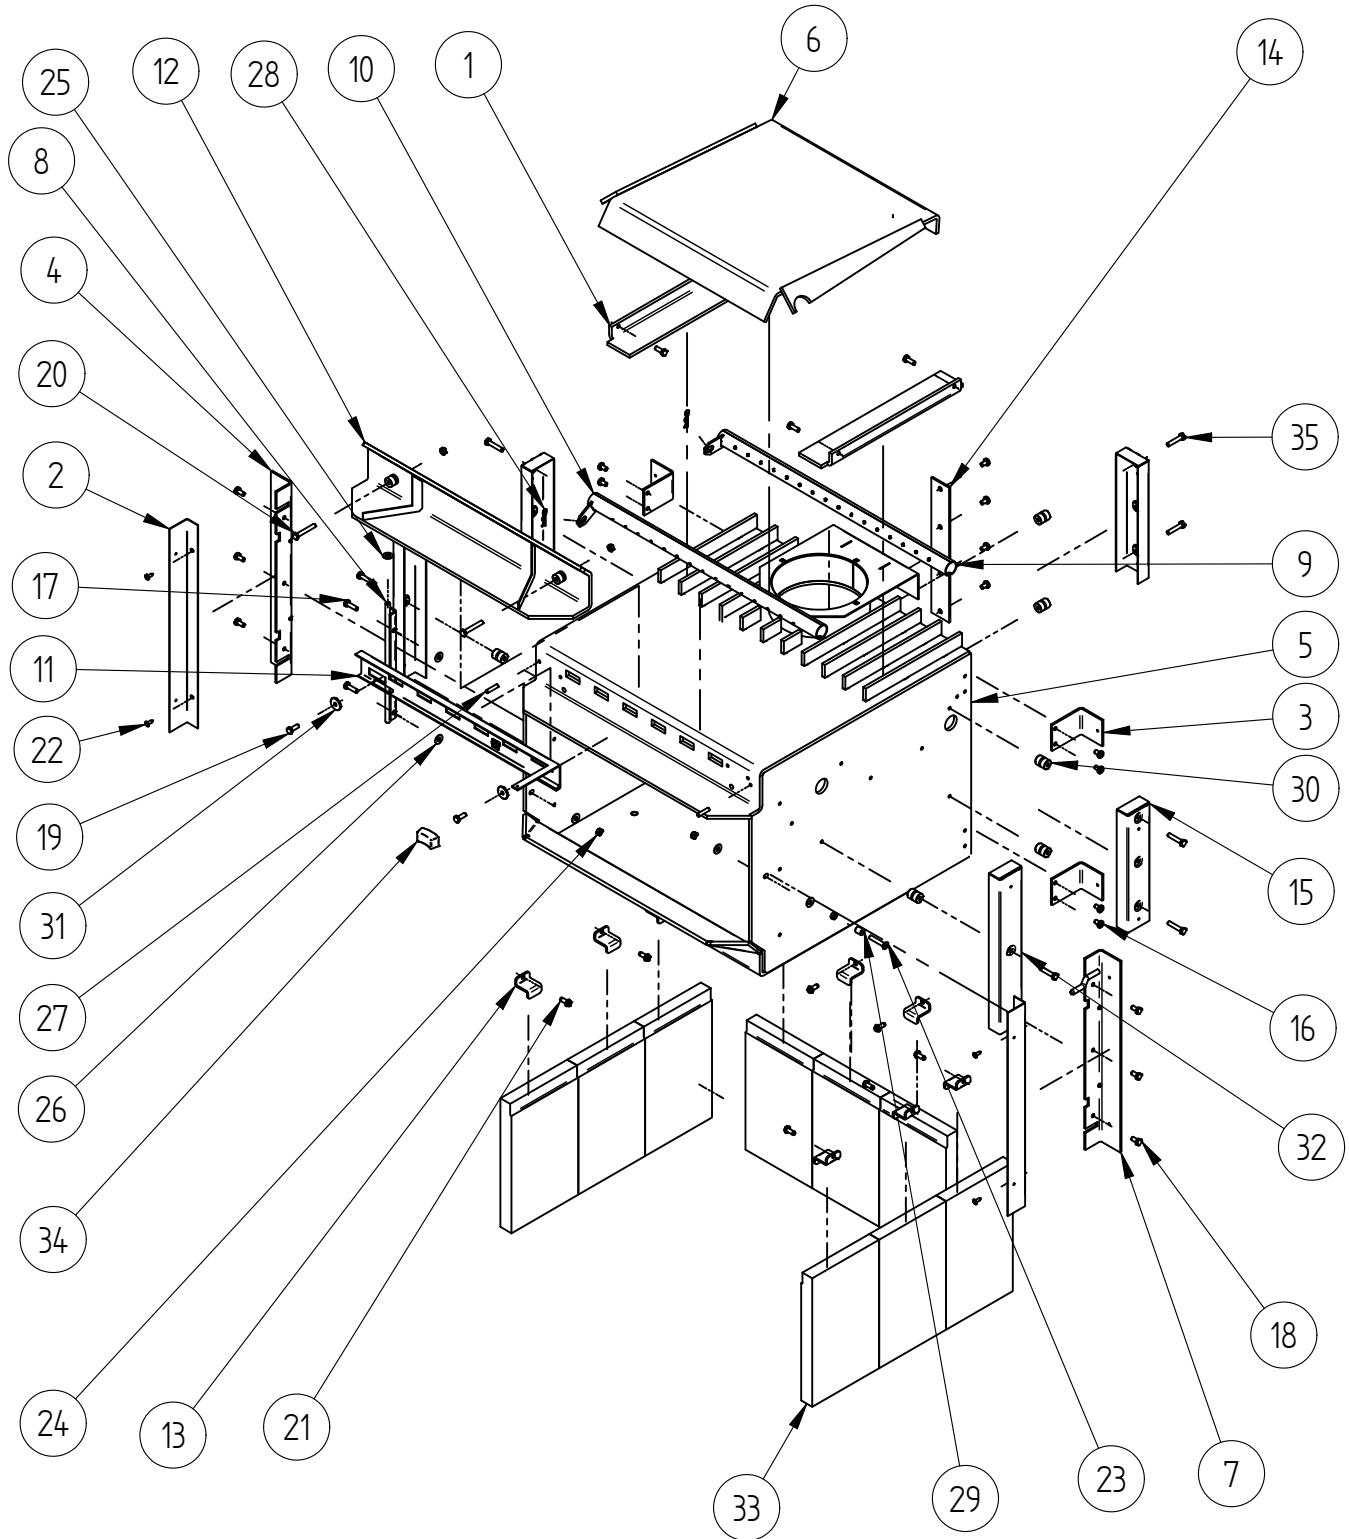

PANELS, DOOR AND PEDESTAL				
Item	Part ID	Models	Descriptions	Qty
		992920		
1	ATN00003	E01	ATN GRILL PANEL	1
2	ATN00006	E01	ATN SIDE PANEL	2
3	ATN00012	-	ATN REAR HEAT SHIELD	1
4	ATN00039	-	ATN L/H INNER HEAT SHIELD	1
5	ATN00040	-	ATN R/H INNER HEAT SHIELD	1
6	ATN00176	-	ATN BASE HEAT SHIELD	1
7	ATN00174	P02	ATN PEDESTAL BASE	1
8	ATNAC175	P02	ATN PEDESTAL ASSEMBLY	1
9	ATN00181	P02	FAN ASSEMBLY COMP FERGAS ATLANTA	1
10	ATNAC001	E01	ATN TOP PANEL COMPLETE ASSEMBLY	1
11	ATNAC730	E01	SEE DOOR ASSEMBLY PAGE	1
12	HBAAC011	E01	HBA ASH SHELF ASSEMBLY	1
13	HBAAC017	-	HBA LOUVRE ASSEMBLY	1
14	521045	-	SCREW; M6X10 PAN POZI BLK	2
15	521077	-	SCREW; M6X40 HEX ZP	4
16	521645	-	SCREW; S/T 8GX1/2" MUSH FLANGE POZI BLK	18
17	522611	-	NUT; RIVNUT THN/SHT M6X13.5	12
18	523011	-	WASHER; FLAT 3/16"X1/2"X1/16" FIBRE	4
19	523036	-	WASHER; FLAT 1/4"X5/8" BLK	8
20	526008	-	CLIP; STARLOCK M3	2
21	526009	-	CLIP; STARLOCK M4	2
22	587835	-	BADGE MASPORT HEATING	1
23	523205	-	WASHER; STAR M4 EXT	1
24	522800	-	NUT; SERRATED FLANGE M4 ZP	2
25	596602	-	TAB 6.3mm X 45DEG -4.1mm	1
26	585631	-	DECAL EARTH	1
27	521015	-	SCREW; M4X16 PAN SLOT ZP	1
28	523028	-	WASHER; FLAT M5 BRS	2
29	521076	-	SCREW; M6X16 HEX ZP	6
30	MIC00376	-	MIC DOOR HANDLE	1
31	MIC00744	-	MIC HILO BADGE	1
32	524002	-	RIVET; 73 AS 4-3	7

When ordering PLEASE QUOTE PART ID, MODEL Number & DESCRIPTIONS, NOT ITEM Number
determining left hand side from viewing position

AIRSLIDE, BAFFLE, BRICKS AND FIREBOX

When ordering PLEASE QUOTE PART ID, MODEL Number & DESCRIPTIONS, NOT ITEM Number
determining left hand side from viewing position